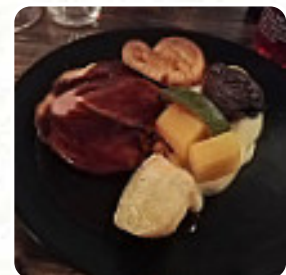

On this website, you can find the complete menu of The Kettlebridge Inn, Bar Italian Restaurant from Kettlebridge. Currently, there are 18 menus and drinks up for grabs. For seasonal or weekly deals, please contact the owner of the restaurant directly. You can also contact them through their website. What [User](#) likes about The Kettlebridge Inn, Bar Italian Restaurant:

excellent eating locally source attentive personal eating boiled to order and beautifully presented felt really welcome by staff and clientele used by locals and by trade busy little restaurant and hospitable bar super beer garden our first visit certainly not least [read more](#). During a meal, a good drink is essential. In this gastropub, you not only get delicious cuisine from the menu but also a comprehensive and particularly good diversity of **good beers and other alcoholic beverages** that go well with the food, You can take a break at the bar with a **freshly tapped beer** or other alcoholic and non-alcoholic drinks. Most often, the *burgers of this restaurant*, which are among the highlights, are offered along with sides like french fries, leaf and cabbage salads or wedges, and you can look forward to authentic [Italian cuisine](#) with classics like pizza and pasta.