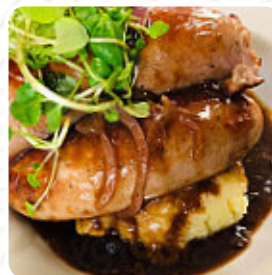

On this website, you can find the complete menu of Bob's Smithy Inn Country Pub And Dining from Bolton. Currently, there are **25** courses and drinks available. For *seasonal or weekly deals*, please contact the owner of the restaurant directly. You can also contact them through their website. What [User](#) likes about Bob's Smithy Inn Country Pub And Dining:

great place. eating is always really tasty and the staff is beautiful and attentive. Big black pudding star on the menu and the Sunday roast beef is fabulous. we often come here because it is so nice and friendly. highly recommended! [read more](#). At Bob's Smithy Inn Country Pub And Dining in Bolton you can **enjoy delicious vegetarian courses**, that are free from any animal meat or fish, Particularly fans of the English cuisine are excited about the large selection of traditional meals and love the typical English cuisine. You have the option to, after the meal (or during it), still relax at the bar with an alcoholic or non-alcoholic drink, Also, the drinks menu at this place is exceptional and offers a significant and varied diversity of both local and international beers, which are definitely worth a try.