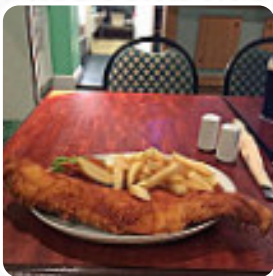

On this webpage, you can find the **complete menu** of **The Jolly Sailor Inn** from Brough. Currently, there are **13** dishes and drinks up for grabs. For changing offers, please contact the owner of the restaurant directly. You can also contact them through their website. What **User** likes about The Jolly Sailor Inn:

very recommend the fish chips wow never knew that they could taste this good, had it on the special board, fantastic worth, fantastic taste would recommend definitiw boom [read more](#). What **User** doesn't like about The Jolly Sailor Inn:

the selection was very bad, I wanted a mixed grill, but it was tip-ex on the menu?! in the did a lot of eating on the menu appeared Tripp-Ex! the madras at the end tasted like a microwave curry menu... from a bargain food shop! the lighting in the restaurant was very dark and very bad decor! but his happiness that most people do not stay in newport in east riding of yorkshire! if they do that, they simply drink a dri... [read more](#). In pleasant weather you can even eat in the outdoor area, And into the accessible spaces also come visitors with wheelchairs or physical limitations. For breakfast, you can enjoy a *appetizing brunch* at The Jolly Sailor Inn, freely at your own will, there are also tasty vegetarian dishes in the menu.