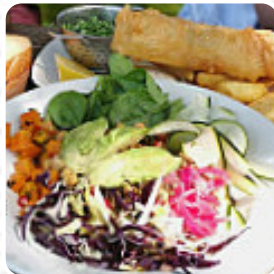

A complete menu of The Boathouse from Bath covering all 35 menus and drinks can be found here on the food list. For **changing offers**, please get in touch via phone or use the contact details provided on the website. What

[User](#) likes about The Boathouse:

beautifully decorated with cozy log burner. look at the river, although we were here in the evening, so could not really enjoy it. super friendly and attentive staff. separate vegan menu with a lot of choice for all courses. we had crushed the burger and spaghetti, followed by chocolate orange torte and tropical fruits. not the best vegans we

had, but they were quite delicious. desserts were fab. would definitely go... [read more](#). When the weather conditions is good you can also have something outside. At The Boathouse in Bath, you get a *diverse brunch* for breakfast and you can eat as much as you want indulge, and you can look forward to authentic **Italian cuisine** with classics like [pizza](#) and pasta. Moreover, there are a wealth of classically British dishes on the list that will evoke nostalgic feelings in every Brit abroad, And of course, you should also try the scrumptious burgers, with sides such as fries, salads, or wedges offered.