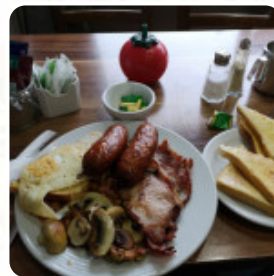

A comprehensive menu of Bayleaf from Ballyconnell covering all 38 menus and drinks can be found here on the card. For *changing offers*, please get in touch via phone or use the contact details provided on the website. What

[User](#) likes about Bayleaf:

Just stopped off here while passing through. The food was very tasty, I had a burger myself while my wife had the curry, very well priced and we sat across the road from the establishment in a nice shaded, covered area

[read more](#). What [User](#) doesn't like about Bayleaf:

Eating was fine. Very strong smell of fried fish when entering. It wasn't very welcome. It was like our order was too small. Overall very disappointed. Wouldn't go back. [read more](#). In beautiful weather you can even eat and drink in the outdoor area, And into the accessible rooms also come clientele with wheelchairs or physiological limitations. The Bayleaf in Ballyconnell serves various **fine seafood courses**, Indulge in the impressive view of the delicious arrangements of the menus and also enjoy a excellent view of some of the regional highlights. As a rule, most menus are prepared quickly for you and served, Furthermore, the **delicious treats** of this local sparkle not only in the eyes of our young guests.