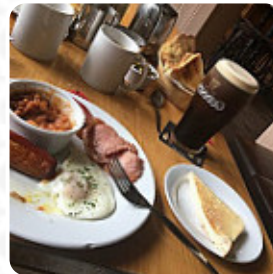

Here you can find the menu of Walsh's Bar Restaurant in Woodford. At the moment, there are 31 menus and drinks on the menu. You can inquire about *seasonal or weekly deals* via phone. What [User](#) likes about Walsh's Bar Restaurant:

Whilst visiting family in the area a couple of weeks ago, we had the most fantastic meal once again in this absolute gem. I always make a point of visiting each time I'm home and have never been disappointed with the food and service at a great price. The bacon and cabbage was to die for and sherry trifle superb. Looking forward to my next visit already! [read more](#). The restaurant also offers the possibility to sit outside and be served in beautiful weather, And into the accessible spaces also come visitors with wheelchairs or physical disabilities. If eating and drinking is too plain for you, go to this **sports bar** for a variety of small snacks and menus and catch live football, tennis or Formula 1 games, You can also unwind at the bar with a **cool beer** or other alcoholic and non-alcoholic drinks. In addition, you can order fresh grilled barbecue, In addition, the drinks menu that is offered in this established eatery is impressive. It offers a wide variety of beers from the region and the whole world.