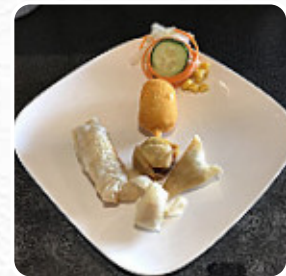

Lotus Menu

<https://menulist.menu>

Avenue Des Anciens Combattants 81, Kraainem, Belgium

<https://www.facebook.com/Lotus-Kraainem-287075634665836/>