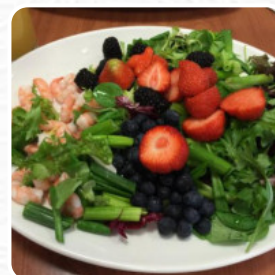

## ***Pasha Cafe Menu***

<https://menulist.menu>

8 Leather Lane, Braintree, United Kingdom  
(+44)1376329306,(+44)1376550999

**The Card** of Pasha Cafe from **Braintree** contains about 100 different meals and drinks. On average, you pay for a dish / drink about £4. At Pasha Cafe, you'll find authentic, classic Kebabs in countless variations as well as the spices and spice mixes, known for the delectable Turkish cuisine - whether on a Lahmacun, in a Sucuk, or in one of the delectable salads with chickpeas or lentils, You'll also find tasty bites, cake, simple snacks and chilled refreshments and hot drinks here. Furthermore, there are light **Mediterranean dishes** on the menu, In the morning they serve a *tasty breakfast* here.