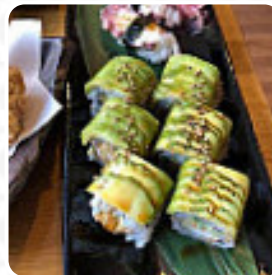

On this website, you can find the complete menu of Goto [Sushi](#) Ltd from Plymouth. Currently, there are **32** meals and drinks available. For changing offers, please contact the owner of the restaurant directly. You can also contact them through their website. What [Noah Ward](#) likes about Goto [Sushi](#) Ltd:

I had the chicken katsu which was delicious, it came with a lovely miso soup and the cola was reasonably priced. The chicken katsu was delicious, the breadcrumb was really crisp which was fantastic and the chicken was tender and wonderful. The curry was really flavourful and lovely also. I would also like to mention the staff who were fantastic, very friendly and welcoming, loved the whole experience! [read more](#). At Goto [Sushi](#) Ltd from Plymouth you have the opportunity to enjoy delicious vegetarian courses, in which no trace of animal meat or fish was processed, Particularly delicious are also the **Sashimi** and specialties like Inside-Out from this place. The preparation of the dishes is done authentically Asian, and it's made with lots of freshly harvested vegetables, fish and meat, *healthy Japanese meals* prepared.