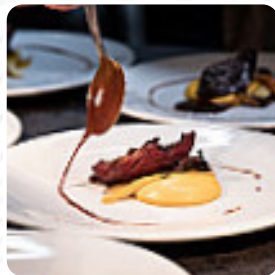

The Card of Brut O Dome from **Sint-genesius-rode** contains about 32 different meals and drinks. On average, you pay for a dish / drink about $30.2. What **User** likes about Brut O Dome:

We loved each dish, the ingredients we discovered a welcoming, benevolent, pleasant setting in which we were able to eat food, healthy at all from a point of view. The service was qualitative. People were very warm. the person in the room was very professional. It was a beautiful frame. You feel love and passion. It's a place out of time. **read more**. The place also offers the possibility to sit outside and eat in pleasant weather, And into the accessible spaces also come guests with wheelchairs or physiological disabilities. WiFi is available for free. At Brut O Dome from Sint-genesius-rode they offer various *delicious French courses*, At the bar, you can unwind with a cool beer or other alcoholic and non-alcoholic drinks. If you'd like something sweet for dessert, Brut O Dome does not disappoint with its extensive **selection of desserts**, The guests of the restaurant also consider the comprehensive selection of various **coffee and tea specialities** that the restaurant offers.