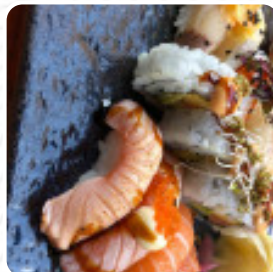

A complete [menu](#) of Raw [Sushi Bowl](#) from Stockholm covering all 38 meals and drinks can be found here on the menu. For [seasonal or weekly deals](#), please get in touch via phone or use the contact details provided on the website. What [SUPFOOD](#) likes about Raw Sushi Bowl:

This is the mid-range price, probably healthy, different kinda food you're looking for on a hike day in Södermalm. The spicy tuna is a bit over wrapped with tons of covering things, you don't really get the tuna taste. But the lax is perfect and surprising with 4 slightly cooked units. Great lax and maki as well. And bibimbap. Finally, I wouldn't qualify the personnel as very welcoming, but they're efficient and cool... [read more](#). What [Kennet Johansson](#)

doesn't like about Raw [Sushi Bowl](#):

Bad customer service. I'm a local, and every time I come the staff seems stressed and in a hurry. Even though there was no one behind me on the cue, when I asked what fish there was on the "Mellan [sushi](#)" she refused to respond and just hurried me to pay, despite me kindly insisting on a reply due to my allergies. [read more](#). With original Asian spices scrumptious traditional courses are prepared in the kitchen of Raw [Sushi Bowl](#) in Stockholm, Typically, the dishes are prepared for you in the shortest time and fresh. The **Asian fusion cuisine** is also an important part of Raw [Sushi Bowl](#). Anyone who finds the everyday and generally known dishes too ordinary should approach with a willingness to experiment and try some unexpected combination of ingredients consume, and a lot of fresh vegetables, fish and meat are used to prepare **healthy Japanese dishes**.