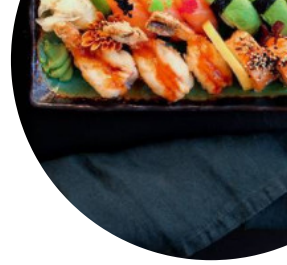

Raw Sushi Bowl Menu

Raw Sushi Bowl

Skaanegatan 92, Stockholm,
Sweden

Opening Hours:

gallery image