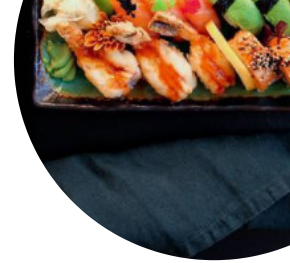

Raw Sushi Bowl Menu

Main courses

SUSHI

Sauces

YAKINIKU 19 kr

Soft drinks

COLA 3 kr

Japanese specialties

MISO SOUP

Asian specialties

EDAMAME 5 kr

Noodle

RAMEN

Poke Bowl

SALMON BOWL 19 kr

Drycker

RAMLÖSA 3 kr

Mixed Rice

BIBIMBAP

Non alcoholic drinks

FANTA 3 kr

SPRITE 3 kr

Ramen

VEGO 20 kr

YAMAMOTO RAMEN 21 kr

Bowl

VEGO BOWL 19 kr

CRISPY LAX 22 kr

Tillbehör

EXTRA SOJA 1 kr

CHILIMAJONNAS 1 kr

GOMOWAKAME 5 kr

Dishes are prepared with

KIMCHI 22 kr

MISO

WE HAVE

These types of dishes are being served

SOUP

FISH

SPICY TUNA

Picked for You

NIGIRI LAX (11 BITAR) 22 kr

SPICY TUNA (10 BITAR) 24 kr

FLAMBERAD LAX (11 BITAR) 23 kr

MIX SUSHI (12 BITAR) 23 kr

Sushi

LAX OCH MAKI (10 BITAR) 19 kr