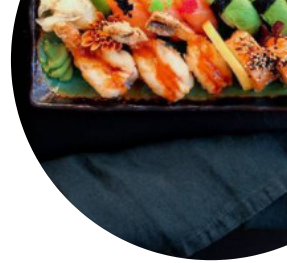

Raw Sushi Bowl Menu

SASHIMI (15 BITAR) 27 kr

STOR SUSHI (14 BITAR) 24 kr

LAX OCH AVOKADO
NIGIRI (10 BITAR) 20 kr

RAW SUSHI (10 BITAR) 22 kr

MELLAN SUSHI (11 BITAR) 20 kr

LITEN SUSHI (8 BITAR) 17 kr

SHARING IS CARING 62 kr

RÄKA MAKI (10 BITAR) 23 kr

LAX MAKI (10 BITAR)

23 kr