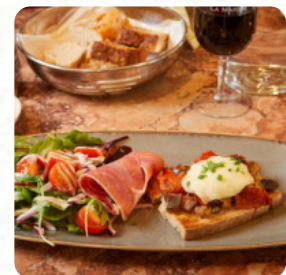

A comprehensive [menu](#) of La Marine Bistro At Kelly's Resort from [Rosslare](#) covering all 16 meals and drinks can be found here on the card. For seasonal or weekly deals, please get in touch via phone or use the contact details provided on the website. What [User](#) likes about La Marine Bistro At Kelly's Resort:

Was expecting good food as always in Kelly's but got memorable food. Starter special was off the charts. Really good main courses and a perfect desert (pineapple) that surprised in all the right ways. Service was excellent right up to the end, small issue but nothing that would take too much from the experience. Highly recommended.

[read more](#). During a meal, a good drink is essential. In this gastropub, you not only get delicious dishes from the menu but also a comprehensive and particularly good variety of good beers and other alcoholic beverages that go well with the food, the visitors love having the chance to watch the latest games or races on the big screen in this sports bar, while also enjoying food and drinks. If you'd like something after-dinner treat to finish off, La Marine Bistro At Kelly's Resort does not disappoint with its extensive [selection of desserts](#), The **barbecued food** is freshly **grilled** here on an open flame.