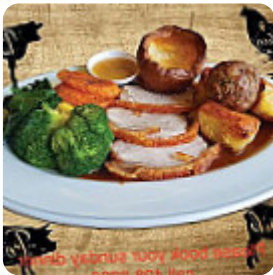

Appe Bite Menu

<https://menulist.menu>
21 Woolton Street, Liverpool, United Kingdom
(+44)01514283206,(+44)1514283206 - <http://www.appebite.co.uk/>