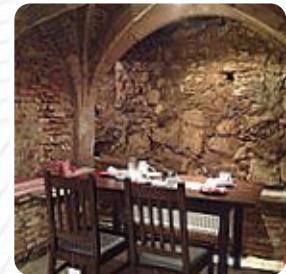

## *Julia's Tea Rooms Menu*

<https://menulist.menu>

16-18 High Street, East Cambridgeshire, United Kingdom  
(+44)1353664731 - <http://juliastearooms.weebly.com/>

On this webpage, you can find the complete menu of Julia's Tea Rooms from East Cambridgeshire. Currently, there are 17 courses and drinks up for grabs. For **changing offers**, please contact the owner of the restaurant directly. You can also contact them through their website. What [User](#) likes about Julia's Tea Rooms: An afternoon in Ely on a summer like autumn day, and a walk in the cathedral precinct; what better than a pause for tea and refreshments? Julia's has the ideal location, opening out on one side, to the cathedral green, and on the other to...The High Street. And the food and drinks on offer do not disappoint. A very fine pot of tea for two, with lashings of tea available and excellent refreshments. Pleasant staff and... [read more](#). In nice weather you can even eat and drink in the outdoor area. What [User](#) doesn't like about Julia's Tea Rooms: Very near the cathedral. Staff were ware, polite and friendly and the cake was great as too was the bacon bap. The latte however was very small (slightly larger then an expresso cup) and very strong [read more](#). A visit to Julia's Tea Rooms becomes even more rewarding due to the comprehensive selection of **coffee and tea specialties**, For a snack, the delicious sandwiches, small salads and other snacks are suitable.