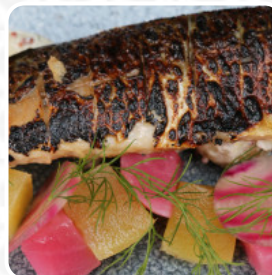

Magic Mushroom Menu

<https://menulist.menu>
Barleylands Road, Basildon, United Kingdom
(+44)1268289963 - <http://www.magicmushroomrestaurant.co.uk>