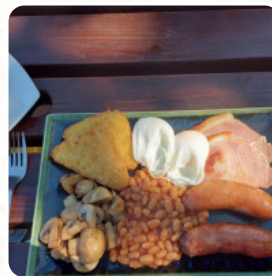

The White Owl Menu

<https://menulist.menu>
Station Road, WIRRAL, United Kingdom
(+44)1516480800 - <http://thewhiteowl.business.site/>