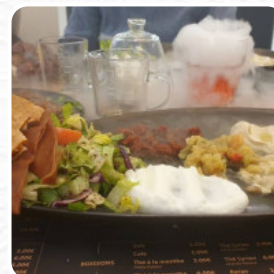

O'syrie Menu

<https://menulist.menu>
Rue Gillon 17, Saint-Josse-ten-Noode, Belgium

The menu of O'syrie from Saint-Josse-ten-Noode includes **30 dishes**. On average, **dishes or drinks on the card** cost about \$14.5. The categories can be viewed on the menu below. What User likes about O'syrie: Very nice place. The staff was very nice and spoke English as well. Food arrived quickly and was Very tasty and a good portion size. We also got a complementary dessert. The other tables also got the dry ice smoke (unfortunately we didn't but still had a great experience) Vegetarian options: They have good veggie options Service: Dine in Meal type: Lunch Price per person: €20–30 Food: 5 Service: 5 Atmosphere: 5 Recom... read more. The place also offers the possibility to sit outside and be served in beautiful weather. At O'syrie from Saint-Josse-ten-Noode it's possible to *enjoy delicious vegetarian courses*, that were made without any animal meat or fish.