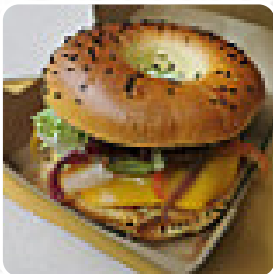

[The Menu](#) of *Tabi Loo* from *Leuven* contains about 31 different menus and drinks. On average, you pay for a dish / drink about $7.8. What User likes about *Tabi Loo*:

Besides the meat burger, I think, the sandwich itself is some kind of bagel and very delicious. The sweet potatoes were also enough mayonnaise. Packed and ate in the park, because unfortunately they don't have a terrace. == sync, corrected by elderman == [read more](#). When the weather is good you can also eat outside, And into the accessible rooms also come guests with wheelchairs or physiological disabilities. At *Tabi Loo* from [Leuven](#), there are fine sandwiches, healthy salads and other snacks for quick hunger in between, as well as cold and hot beverages, Naturally, you can't miss out on the **delicious burgers**, which are accompanied by sides like fries, salads, or wedges served. There are also delicious meals typical for Europe, Also, the visitors of the restaurant love the large selection of differing **coffee and tea specialities** that the establishment has to offer.