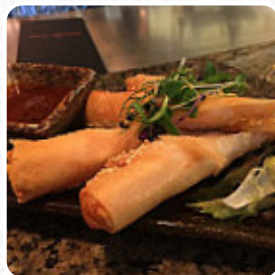

Mango Tree Menu

<https://menulist.menu>

87-135 Brompton Road, Kensington and Chelsea, United Kingdom
(+44)2078231888 - <http://www.mangotree.org.uk>