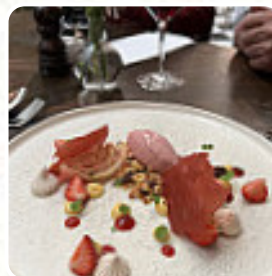

Swea Wine Dine Menu

<https://menulist.menu>
Västra Hamngatan 3, Goeteborg, Sweden
+330186995715 - <https://www.sweawinedine.se>

The restaurant from Goeteborg offers 22 different **menus and drinks on [the menu](#)** at an average price of \$185.6. The Swea Wine Dine from Goeteborg provides menus that are typical for the entire continent of Europe, You can also unwind at the bar with a **cool beer** or other alcoholic and non-alcoholic drinks. In this locale there is also an extensive selection of *coffee and tea specialties* not to forget, Here you'll find sweet pastries and cake, small snacks and chilled refreshments and hot beverages.