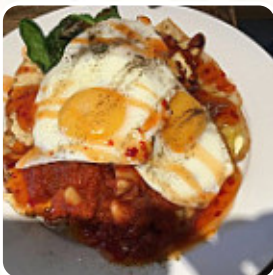

## ***Tory's Cafe Menu***

<https://menulist.menu>

Victoria Park, Mid Sussex, United Kingdom

(+44)01444458795,(+44)1444458795 - <http://www.toryscafe.co.uk/>

Here you can find the menu of Tory's Cafe in Mid Sussex. At the moment, there are **15** menus and drinks on the food list. You can inquire about seasonal or weekly deals via phone. What [User](#) likes about Tory's Cafe: first visit here today, sussex breakfast was cooked to perfection, beautiful local ingredients too. Welcome to the arrival, beautiful hotel and a true hidden gem. very friendly staff to turn to the cake next time! [read more](#). In pleasant weather you can even be served in the outdoor area, And into the accessible spaces also come visitors with wheelchairs or physical disabilities. What [User](#) doesn't like about Tory's Cafe: