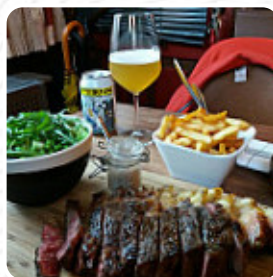

## *In T Nieuw Museum Menu*

<https://menulist.menu>

Hooistraat 42, Brugge België, Belgium, Brugge Belgie  
(+33)3250331280 - <https://www.nieuw-museum.com>

**The Card** of In T Nieuw Museum from Brugge Belgie contains about 16 different dishes and drinks. On average, you pay for a dish / drink about \$13.0. What [User](#) likes about In T Nieuw Museum: eat them here. Just do it. we had a reservation, and it was important. the place was very busy. we had a sweet table on the window. the place is a family-run operation. [read more](#). The premises in the restaurant are wheelchair accessible and can also be used with a wheelchair or physical disabilities.