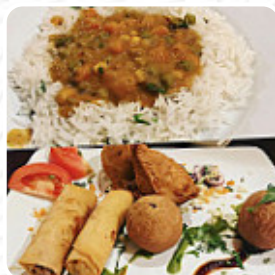

A **comprehensive [menu](#)** of **The Green Eatery** from Norwich covering all 23 dishes and drinks can be found here on the menu. For changing offers, please get in touch via phone or use the contact details provided on the website. What [User](#) likes about The Green Eatery:

the cafe looked a bit basic, but we wanted to get a meal. I'm so glad we tried it. there were many choices and it was the most delicious Indian food I ever tasted. [read more](#). What [User](#) doesn't like about The Green Eatery: You can't be an Indian like those from Namaste. All their meals have so much flavour. So much to offer and the staff very welcoming and helpful. I have been here many times now and I'm sure I'll be returning soon enough. [read more](#). At The Green Eatery in Norwich, they prepare typical Indian spices delectable menus and sides like **rice or naan** freshly, Likewise, the guests of the establishment prefer the comprehensive variety of differing coffee and tea specialities that the establishment provides. Of course, the most various products are also used in the most unprecedented combinations and variations - according to the motto of the Fusion Cuisine in the culinary offer, there are also fine vegetarian recipes on the menu.