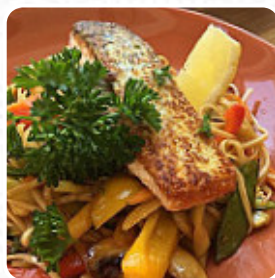

Soul Cafe And Menu

<https://menulist.menu>

15-19 Tower Street, King's Lynn and West Norfolk, United Kingdom
(+44)1553775248 - <http://soulcafeandrestaurant.co.uk>

On this webpage, you can find the complete menu of Soul Cafe And from King's Lynn and West Norfolk. Currently, there are 37 dishes and drinks up for grabs. For *changing offers*, please contact the restaurant owner directly. You can also contact them through their website. What [User](#) likes about Soul Cafe And: we arrived yesterday for lunch and ordered the vegan Jamaican. the chef came and spoke to us and asked if we wished the bread fruit curry he had made on the day before, what we agreed. the curry was delicious. the waitress and the chef were very friendly and helpful and we were impressed by the food. we will definitely return when we visit king's lynn. [read more](#). The premises in the restaurant are wheelchair accessible and can also be used with a wheelchair or physiological limitations, Depending on the weather, you can also sit outside and eat and drink. What [User](#) doesn't like about Soul Cafe And: nice open light place, friendly waiter, eating is cooked in an open kitchen. we ordered the vegan wellington, who was probably a mistake as it was not especially Jamaican. it was not bad, it was quite delicious, but had been heated by frozen and some of them was cold, not completely boiled. also not very generous part for the price. it took a long time to arrive. they had not dessert the vegan we wanted, it was appar... [read more](#). A journey through Great Britain without getting on a plane is effortlessly possible when it comes to culinary delights: Soul Cafe And in King's Lynn and West Norfolk traditionally shines for instance with Fish and Chips, mashed potatoes or **roast with Yorkshire Pudding** and as dessert a fine Trifle, Forbreakfast a delicious brunch is offered here. You can still relax at the bar after the meal (or during it) and enjoy a **alcoholic or non-alcoholic drink**, Furthermore, the visitors are impressed by the delicious [Portuguese dishes](#) listed on the food menu.