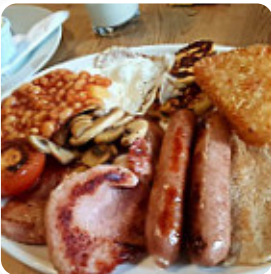

Here you can find the [menu](#) of The Whitworth Terrace in Derbyshire Dales. At the moment, there are **15** meals and drinks on the card. You can inquire about changing offers via phone. What [Natasha Clark](#) likes about The Whitworth Terrace:

has a nice day, running around with my mobility scooter. never before, parking £2 all day. cafe was well enjoyed my eating, coffee and cake. would be so relaxing again. [read more](#). What [Dylan Chapman](#) doesn't like about The Whitworth Terrace:

beautiful cafe and great personal, but the coffee machine broke about 5 weeks ago and they are still awaiting a new one. from ITALY!....for gods, can they not find a suitable machine in Britain, without having to wait for weeks to import one from the country?. plunder customers about the faust I should think. [read more](#). If you're in a hurry and need something quick, you can get delicious Fast-Food menus just the way you like it from The Whitworth Terrace in Derbyshire Dales, prepared for you in short time, for breakfast they serve a *extensive breakfast* here. You can also look forward to **delicious [vegetarian](#) cuisine**, Those who are passionate about the English cuisine will enjoy the large selection of traditional dishes and indulge in the taste of England.