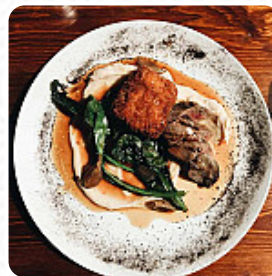

The Globe Tavern Menu

<https://menulist.menu>
8 Bedale Street, Southwark, United Kingdom
(+44)2074070043 - <http://www.theglobeboroughmarket.com/>

A complete menu of The Globe Tavern from Southwark covering all **15** dishes and drinks can be found here on the card. For *seasonal or weekly deals*, please get in touch via phone or use the contact details provided on the website. What [User](#) likes about The Globe Tavern:

A nice pub in the heart of Borough Market. Outside seating, still under the Market roof, has increased a lot and makes use of Market space when the Market is closed. A good range of beers and friendly staff. [read more](#). You can use the WiFi of the place free of charge. What [Anna Ellis](#) doesn't like about The Globe Tavern:

BAR

GREEK

These types of dishes are being served

FISH

ROAST BEEF

Dishes are prepared with

BEEF

PORK MEAT