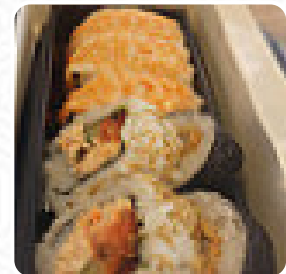

A comprehensive menu of Nudo [Sushi](#) Box from County Durham covering all 15 courses and drinks can be found here on the menu. For changing offers, please get in touch via phone or use the contact details provided on the website. What [Harrison Mitchell](#) likes about Nudo [Sushi](#) Box:

Lovely service today from Magda at Nudo Durham. They've got a good range of [sushi](#) boxes, hot meals and some rather delicious bubble tea which, with the current discount makes it even better. Wish there were more of these places around down south! Can't wait for our next visit.... [read more](#). In the kitchen of Nudo [Sushi](#) Box in County Durham, original **Asian spices tasty traditional dishes** are prepared, The guests of the establishment also appreciate the comprehensive selection of various coffee and tea specialities that the restaurant has to offer. A lot of freshly harvested vegetables, fish and meat is used in the *healthy Japanese cuisine* of Nudo [Sushi](#) Box, Moreover, the **delicious desserts** of the house shine not only on children's plates and in children's eyes.