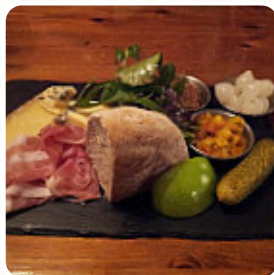

## *The Wheatsheaf Inn Menu*

<https://menulist.menu>

Main Street, Dry Doddington, South Kesteven, United Kingdom

(+44)1400281458 - <http://www.thewheatsheafinndrydoddington.com>

Here you can find the menu of The Wheatsheaf Inn in South Kesteven. At the moment, there are 15 dishes and drinks on the menu. You can inquire about seasonal or weekly deals via phone. What [User](#) likes about The Wheatsheaf Inn:

Fortunately a few miles from the A1 so lovely and quiet. Very welcoming hosts. Great food and lovely beers.

Recommend the fully loaded beef burger and the pizzas. Nice to sit out the front of the pub and look at the crooked steeple of the church opposite. Pricing is very competitive. Would definitely visit again if in the area. [read more](#). In nice weather you can even eat and drink in the outdoor area, And into the accessible spaces also come guests with wheelchairs or physical disabilities. What [Tim Scott](#) doesn't like about The Wheatsheaf Inn:

## *These types of dishes are being served*

SALAD

BURGER

FISH

## *Dishes are prepared with*

SAUSAGE

BROCCOLI

VEGETABLES

POTATOES

BEEF