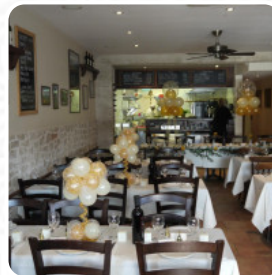

## *Topolino Menu*

<https://menulist.menu>

130 High Street, BROMLEY, United Kingdom

(+44)2087773457 - <http://www.topolino-restaurant.co.uk/>

On this webpage, you can find the complete menu of Topolino from BROMLEY. Currently, there are **15** courses and drinks available. For seasonal or weekly deals, please contact the owner of the restaurant directly. You can also contact them through their website. What User likes about Topolino:

beautiful atmosphere and personal. their ability to care for all diets is fantastic that they all like and import. let them know in advance and they should be oblige. I can hit the risotto casereccia high. [read more](#). The restaurant offers complimentary WiFi for its visitors, And into the accessible spaces also come guests with wheelchairs or physical limitations. If the weather conditions are right, you can also be served outside. In Topolino, a restaurant with Italian dishes from BROMLEY, *typical Italian cuisine*, with main courses such as **pizza and pasta**, is available to you, Don't miss the chance to have the crispy and crunchy [pizza](#), prepared fresh in an original way. In addition, they provide you fine [seafood](#) menus, You can take a break at the bar with a cool beer or other alcoholic and non-alcoholic drinks.