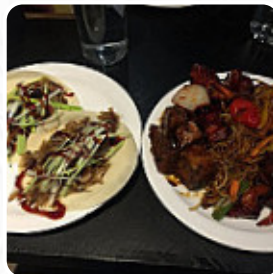

On this homepage, you can find the complete menu of Cosmo Wolverhampton from Wolverhampton. Currently, there are **15** menus and drinks available. For *changing offers*, please contact the restaurant owner directly. You can also contact them through their website. What [Katie242424](#) likes about Cosmo Wolverhampton:

We haven't been to cosmo for years and we were really impressed. Large selection of food, friendly staff and prompt service, i think it's great paying first and just enjoying your meal. Only Critism, a service charge is added. At no point were we asked to pay this, no signs or nothing at time of booking. We had this removed as we paid a large amount for the meals itself. Needs to be clearer or removed. [read more](#). In pleasant weather you can even be served in the outdoor area, And into the accessible spaces also come clientele with wheelchairs or physiological disabilities. What [Crazybabe](#) doesn't like about Cosmo Wolverhampton:

We went for lunch time which is only £4 cheaper than dinner but the choice was so much more limited. There were only 3 cakes which weren't nice at all. The noodles and garlic bread were also cold. The server adds a tip to the bill then asks if it's OK haha Definitely gone downhill from before covid times [read more](#). In Cosmo Wolverhampton in Wolverhampton, they prepare crispy [pizza](#) using a time-honored method, served **fresh**, Furthermore, the visitors love the creative combination of different menus with new and partially experimental products - a good example of successful Asian Fusion. Dishes are prepared typically in the Asian style, Many visitors are especially looking forward to the experience of versatile, tasty Chinese cuisine.