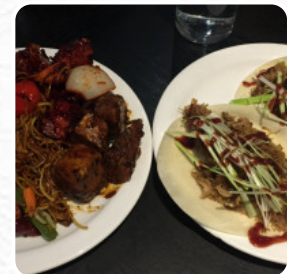

On this homepage, you can find the complete menu of Cosmo Wolverhampton from Wolverhampton. Currently, there are **15** menus and drinks available. For *changing offers*, please contact the restaurant owner directly. You can also contact them through their website. What [Katie242424](#) likes about Cosmo Wolverhampton:

We haven't been to cosmo for years and we were really impressed. Large selection of food, friendly staff and prompt service, i think it's great paying first and just enjoying your meal. Only Critism, a service charge is added. At no point were we asked to pay this, no signs or nothing at time of booking. We had this removed as we paid a large amount for the meals itself. Needs to be clearer or removed. [read more](#). In pleasant weather you can even be served in the outdoor area, And into the accessible spaces also come clientele with wheelchairs or physiological disabilities. What [Crazybabe](#) doesn't like about Cosmo Wolverhampton:

We went for lunch time which is only £4 cheaper than dinner but the choice was so much more limited. There were only 3 cakes which weren't nice at all. The noodles and garlic bread were also cold. The server adds a tip to the bill then asks if it's OK haha Definitely gone downhill from before covid times [read more](#). In Cosmo Wolverhampton in Wolverhampton, they prepare crispy [pizza](#) using a time-honored method, served **fresh**, Furthermore, the visitors love the creative combination of different menus with new and partially experimental products - a good example of successful Asian Fusion. Dishes are prepared typically in the Asian style, Many visitors are especially looking forward to the experience of versatile, tasty Chinese cuisine.