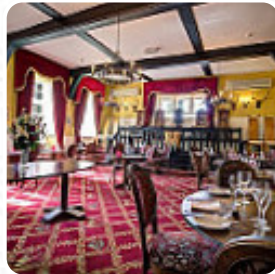

The Speech House Menu

<https://menulist.menu>

Speech House Road, Forest of Dean, United Kingdom
+441594822607 - <http://www.thespeechhouse.co.uk/>

A comprehensive [menu](#) of **The Speech House** from Forest of Dean covering all 15 meals and drinks can be found here on the card. For seasonal or weekly deals, please get in touch via phone or use the contact details provided on the website. What [LovelyLois22](#) likes about The Speech House:

My husband stood at the bar to order food and drinks and 25 mins later he returned saying we're not staying .

The lady behind the bar was useless and couldn't get the order right for the couple in front and couldn't remember a simple order. Sorry speech house beautiful place but you need to sort out the staff , and it was fairly quiet It was our first and last visit [read more](#). In the present time many are maybe thinking about a healthier diet; specifically for this, The Speech House's menu offers a assortment of easily digestible dishes, here they serve a **appetizing brunch** in the morning. Of course, we must not forget the large variety of coffee and tea specialties in this restaurant, Particularly fans of the English cuisine are excited about the extensive selection of traditional menus and love the typical English cuisine.

EGGS

These types of dishes are being served

FISH

ICE CREAM

The Speech House Menu

The Speech House

Speech House Road, Forest of
Dean, United Kingdom

Opening Hours:
Sunday 11:00-21:00
Monday 11:00-21:00
Tuesday 11:00-21:00
Wednesday 11:00-21:00
Thursday 11:00-21:00
Friday 11:00-21:00
Saturday 11:00-21:00