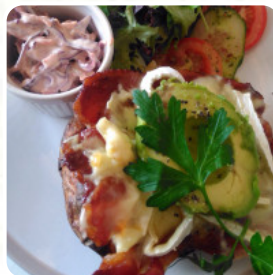

## *Anna's Menu*

<https://menulist.menu>

23 Cheriton Place, Shepway, United Kingdom

+441303210741 - <https://www.facebook.com/Annas-1468285013451504/>

Here you can find the [menu](#) of Anna's in Shepway. At the moment, there are 15 courses and drinks on the menu. You can inquire about seasonal or weekly deals via phone. What [User](#) likes about Anna's: Been coming to Anna's for several years. The atmosphere is always lovely with the team doing everything they can, to make your visit as special as possible! The meals are gorgeous (personally recommend the jacket potato with ham cheese and chutney) and drinks exceptional. I haven't even started on the cakes yet... but the salted caramel is outstanding!! If you want a delicious lunch, a lovely cuppa or just a cake, Anna... [read more](#). When the weather conditions is good you can also eat and drink outside, and there is no-charge WLAN. At Anna's in Shepway, you get a [tasty brunch](#) for breakfast and you can eat as much as you want pamper, Besides, the light and healthy meals on the menu are among the most sought-after dishes of the customers. Not to be left out is the large selection of **coffee and tea specialties** in this locale, Lovers of the British cuisine are impressed by the comprehensive selection of traditional menus and enjoy the taste of England.