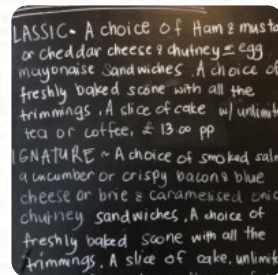

## *Anna's Menu*

<https://menulist.menu>

23 Cheriton Place, Shepway, United Kingdom

+441303210741 - <https://www.facebook.com/Annas-1468285013451504/>

Here you can find the [menu](#) of Anna's in Shepway. At the moment, there are 15 courses and drinks on the menu. You can inquire about seasonal or weekly deals via phone. What [User](#) likes about Anna's: Been coming to Anna's for several years. The atmosphere is always lovely with the team doing everything they can, to make your visit as special as possible! The meals are gorgeous (personally recommend the jacket potato with ham cheese and chutney) and drinks exceptional. I haven't even started on the cakes yet... but the salted caramel is outstanding!! If you want a delicious lunch, a lovely cuppa or just a cake, Anna... [read more](#). When the weather conditions is good you can also eat and drink outside, and there is no-charge WLAN. At Anna's in Shepway, you get a [tasty brunch](#) for breakfast and you can eat as much as you want pamper, Besides, the light and healthy meals on the menu are among the most sought-after dishes of the customers. Not to be left out is the large selection of **coffee and tea specialties** in this locale, Lovers of the British cuisine are impressed by the comprehensive selection of traditional menus and enjoy the taste of England.