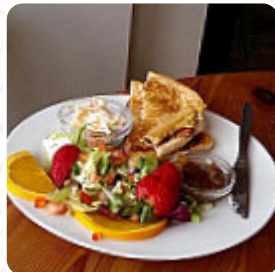

Caffi Siop Mechell Menu

<https://menulist.menu>

The Old Post Office, Isle of Anglesey, United Kingdom

(+44)1407239456,(+44)1407710764,(+44)1407711322 -

[https://www.postoffice.co.uk/branch-finder/3234711/llanfechell?](https://www.postoffice.co.uk/branch-finder/3234711/llanfechell?y_source=1_Njl00TQ4MjQtNzE1LWxvY2F0aW9uLndiYnNpdGU%3D)

[y_source=1_Njl00TQ4MjQtNzE1LWxvY2F0aW9uLndiYnNpdGU%3D](https://www.postoffice.co.uk/branch-finder/3234711/llanfechell?y_source=1_Njl00TQ4MjQtNzE1LWxvY2F0aW9uLndiYnNpdGU%3D)