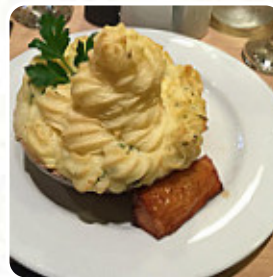

## ***Coach And Horses Inn Menu***

<https://menulist.menu>

Fenny Bentley, East Staffordshire, United Kingdom

+441335350246 - <http://www.coachandhorsesfennybentley.co.uk>

Here you can find the [menu](#) of **Coach And Horses Inn** in [East Staffordshire](#). At the moment, there are 15 menus and drinks on the card. You can inquire about changing offers via phone. What [User](#) likes about Coach And Horses Inn: