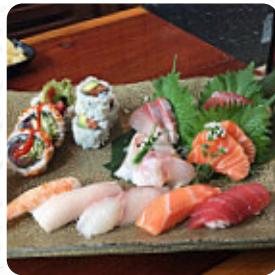

Sushino En Menu

<https://menulist.menu>

2 White Church Lane, Tower Hamlets, United Kingdom
(+44)2036456734 - <http://www.sushinoen.com/>