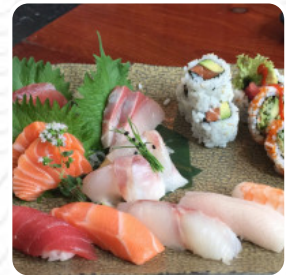

Sushino En Menu

<https://menulist.menu>

2 White Church Lane, Tower Hamlets, United Kingdom
(+44)2036456734 - <http://www.sushinoen.com/>