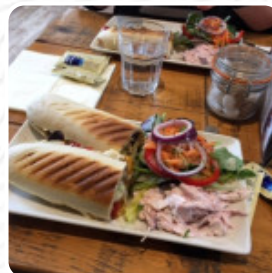

Mulberry Tree Cafe Menu

<https://menulist.menu>

Main Street,, Nottingham, United Kingdom

+441159061200,+441159061305 - <http://mulberrytreestrelley.co.uk/>