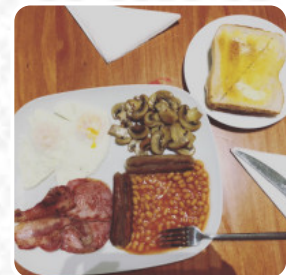

Curveside Bistro Menu

<https://menulist.menu>

42 Halford Street, Leicester, United Kingdom

+441162619393 - <http://www.curvesidebistro.co.uk/>

On this webpage, you can find the complete menu of Curveside Bistro from Leicester. Currently, there are 15 dishes and drinks available. For seasonal or weekly deals, please contact the restaurant owner directly. You can also contact them through their website. What [User](#) likes about Curveside Bistro:

Absolutely shocking breakfast, I came because I was hungover and still threw half of it away it was that bad. Eggs were so overcooked it was like eating rubber. The tomatoes were literally cold own brand straight from a tin, and the bacon was in a pool of grease when I opened the container, I know bacon is greasy but this was vile. They asked if I wanted tomatoes or beans with my big breakfast, I asked for both and t... [read more](#). A roundtrip through Great Britain without getting on a plane is easily possible when it comes to culinary delights: Curveside Bistro in Leicester traditionally shines for instance with **Fish and Chips**, mashed potatoes or roast with Yorkshire Pudding and for dessert a **sweet Trifle**, there are also *fine [vegetarian meals](#)* in the menu. Typically, the [burgers of this place](#) are served as highlights along with filling side dishes like french fries, salads or wedges, In the morning they serve a extensive breakfast here.