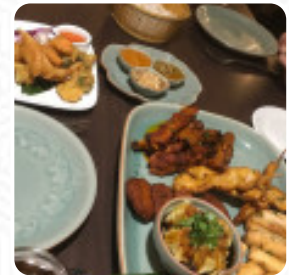

Manoly Thai Menu

<https://menulist.menu>

31 The Broadway, Southend-on-Sea, United Kingdom
+441702475513 - <http://www.manolys.co.uk>

Here you can find the menu of Manoly Thai in Southend-on-Sea. At the moment, there are 15 courses and drinks on the food list. You can inquire about changing offers via phone. What [Robster952](#) likes about Manoly Thai: We visored here recently and we're surprised at just how good it is we used to go years ago but had tried other restaurants in recent years. The food was very tasty hot and well presented with good portions of meat. We really enjoyed it and would go again. Our only criticism is that the prices on the menus did not reflect the final bill.

I think all the dishes were a pound or so more expensive than what the menu stat... [read more](#). In pleasant weather you can even eat and drink in the outdoor area, And into the accessible spaces also clientele with wheelchairs or physiological disabilities. What [MikeNorthamptonUK](#) doesn't like about Manoly Thai: Used to be great, but now average tasteless food (at least the set menu was) at a fairly expensive price. Shame as I used to love this place but there are better value tastier options. [read more](#). If you want to **have a drink after work** and hang out with friends, Manoly Thai from Southend-on-Sea is a good bar, Furthermore, the customers love the successful combination of different dishes with new and partially experimental ingredients - a nice example of successful Asian Fusion. Dishes are prepared typically in the Asian style, **Thai menus** are prepared here with the famous spices and (fish-) sauces.

SPRING ROLLS

SATAY

*These types of dishes are
being served*

SOUP

SALAD

Dishes are prepared with

MEAT

VEGETABLES