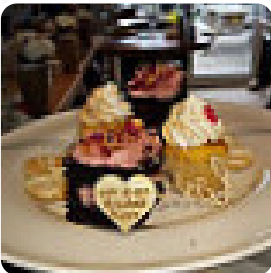

The Bee Shed Menu

<https://menulist.menu>
Beehive Lane, Chelmsford, United Kingdom
+441245353021

A comprehensive [menu](#) of The Bee Shed from Chelmsford covering all 15 menus and drinks can be found here on the food list. For **changing offers**, please get in touch via phone or use the contact details provided on the website. What [annamA5626QW](#) likes about The Bee Shed:

I try and visit every year for the pyo season. Beautiful strawberries, raspberries and cherries. The little farm shop is nice with lots of choice. The bee shed is lovely for some cake and tea, I think they serve sandwiches and hot breakfasts too. Staff friendly. Lovely little farm at the back where you can visit the animals for free. [read more](#).

When the weather conditions is pleasant you can also be served outside, And into the accessible rooms also come guests with wheelchairs or physiological limitations. What [Alison G](#) doesn't like about The Bee Shed: This was our first visit here there were six of us friends. We arrived and sat at a table and we looked round to see if there was a notice or sign to tell us where to collect our drinks etc or if it was table service but there was nothing so we waited. Eventually we noticed people on other tables returning with trays of food etc so we followed a group and found a counter where you can order place your orders. No staf... [read more](#). For the small hunger in between, The Bee Shed from Chelmsford offers delicious sandwiches, small salads, and other small dishes, as well as hot and cold drinks, Also, the guests of the restaurant love the large variety of differing [coffee and tea specialities](#) that the establishment has to offer. Moreover, there are a wealth of **classically British** dishes on the card that will evoke nostalgic feelings in every Brit abroad, Forbreakfast a hearty brunch is offered here.