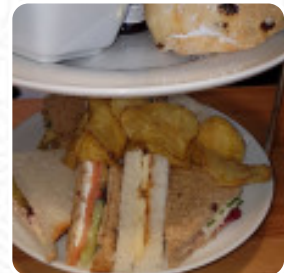

The Bee Shed Menu

<https://menulist.menu>
Beehive Lane, Chelmsford, United Kingdom
+441245353021

A comprehensive [menu](#) of The Bee Shed from Chelmsford covering all 15 menus and drinks can be found here on the food list. For **changing offers**, please get in touch via phone or use the contact details provided on the website. What [annamA5626QW](#) likes about The Bee Shed:

I try and visit every year for the pyo season. Beautiful strawberries, raspberries and cherries. The little farm shop is nice with lots of choice. The bee shed is lovely for some cake and tea, I think they serve sandwiches and hot breakfasts too. Staff friendly. Lovely little farm at the back where you can visit the animals for free. [read more](#).

When the weather conditions is pleasant you can also be served outside, And into the accessible rooms also come guests with wheelchairs or physiological limitations. What [Alison G](#) doesn't like about The Bee Shed: This was our first visit here there were six of us friends. We arrived and sat at a table and we looked round to see if there was a notice or sign to tell us where to collect our drinks etc or if it was table service but there was nothing so we waited. Eventually we noticed people on other tables returning with trays of food etc so we followed a group and found a counter where you can order place your orders. No staf... [read more](#). For the small hunger in between, The Bee Shed from Chelmsford offers delicious sandwiches, small salads, and other small dishes, as well as hot and cold drinks, Also, the guests of the restaurant love the large variety of differing [coffee and tea specialities](#) that the establishment has to offer. Moreover, there are a wealth of **classically British** dishes on the card that will evoke nostalgic feelings in every Brit abroad, Forbreakfast a hearty brunch is offered here.