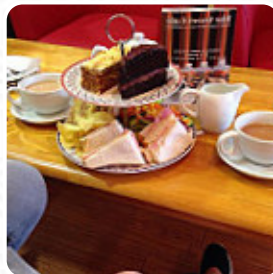

Sweet Cafe Menu

<https://menulist.menu>
68 High Street, Ashfield, United Kingdom
+441159630213

A complete [menu](#) of Sweet Cafe from Ashfield covering all 15 courses and drinks can be found here on the food list. For seasonal or weekly deals, please get in touch via phone or use the contact details provided on the website. What [User](#) likes about Sweet Cafe:

my fiancée and I had the perfect afternoon Valentine's Day lunch in sweet cafe, really nice club sandwich with a good filling. we also had the tuna sandwiches, also very good quality. drinks also fresh and very nice. the owners and the staff are always very friendly. excellent customer service. would recommend a visit. [read more](#). The diner and its premises are wheelchair accessible and thus reachable with a wheelchair or physiological limitations, Depending on the weather conditions, you can also sit outside and have something. What [valjnoble](#) doesn't like about Sweet Cafe:

Sorry but I was very disappointed with my experience here. We ordered toasted teacakes which were burnt and when I visited the loo I was really shocked. They were filthy cobwebs all over the window and looked as if the floor hadn't been swept properly in months. At these times when we need to be so careful about hygiene it really put me off. Won't be back. [read more](#). In the morning, a diverse brunch is offered at Sweet Cafe in Ashfield that you can celebrate according to your mood, The customers of the restaurant also appreciate the large variety of differing **coffee and tea specialities** that the establishment has to offer. You can also look forward to **tasty vegetarian cuisine**, You'll also find tasty bites, cake, small snacks and chilled refreshments and hot drinks here.