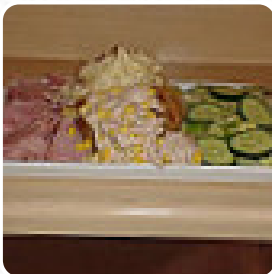

Sweet Cafe Menu

<https://menulist.menu>
68 High Street, Ashfield, United Kingdom
+441159630213

A complete [menu](#) of Sweet Cafe from Ashfield covering all 15 courses and drinks can be found here on the food list. For seasonal or weekly deals, please get in touch via phone or use the contact details provided on the website. What [User](#) likes about Sweet Cafe:

my fiancée and I had the perfect afternoon Valentine's Day lunch in sweet cafe, really nice club sandwich with a good filling. we also had the tuna sandwiches, also very good quality. drinks also fresh and very nice. the owners and the staff are always very friendly. excellent customer service. would recommend a visit. [read more](#). The diner and its premises are wheelchair accessible and thus reachable with a wheelchair or physiological limitations, Depending on the weather conditions, you can also sit outside and have something. What [valjnoble](#) doesn't like about Sweet Cafe:

Sorry but I was very disappointed with my experience here. We ordered toasted teacakes which were burnt and when I visited the loo I was really shocked. They were filthy cobwebs all over the window and looked as if the floor hadn't been swept properly in months. At these times when we need to be so careful about hygiene it really put me off. Won't be back. [read more](#). In the morning, a diverse brunch is offered at Sweet Cafe in Ashfield that you can celebrate according to your mood, The customers of the restaurant also appreciate the large variety of differing **coffee and tea specialities** that the establishment has to offer. You can also look forward to **tasty vegetarian cuisine**, You'll also find tasty bites, cake, small snacks and chilled refreshments and hot drinks here.