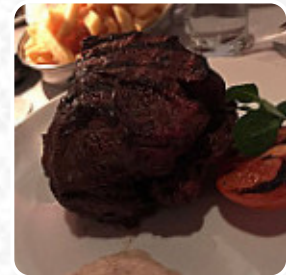

Popeseye Menu

<https://menulist.menu>

108 Blythe Road, Hammersmith and Fulham, United Kingdom
(+44)2076104578 - <http://www.popeseye.com>