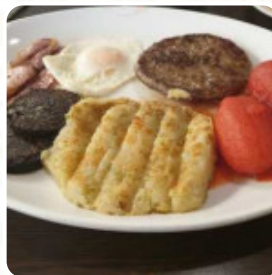

## Royal Cafe Menu

<https://menulist.menu>  
11 Newland Street, Braintree, United Kingdom  
+441376500108 - <http://www.royalcafewitham.co.uk/>

On this website, you can find the complete menu of Royal Cafe from Braintree. Currently, there are 15 meals and drinks up for grabs. For *seasonal or weekly deals*, please contact the owner of the restaurant directly. You can also contact them through their website. What [User](#) likes about Royal Cafe: