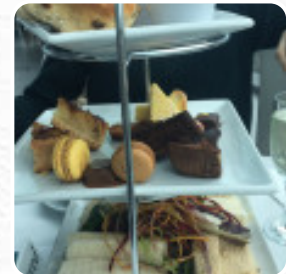

## ***Cafe In The Clouds Menu***

<https://menulist.menu>

Gunwharf Quays, Portsmouth, United Kingdom

+442392857520 - <http://www.spinnakertower.co.uk/events/event/clouds-cafe/>

Here you can find the [menu](#) of *Cafe In The Clouds* in Portsmouth. At the moment, there are 17 dishes and drinks on the menu. You can inquire about changing offers via phone. What [Bob E](#) likes about Cafe In The Clouds: Views were fantastic, had a high tea there and it was superb, very tasty with plenty of food. The staff were very good and efficient. Thoroughly recommend this for a special treat. [read more](#). The rooms in the restaurant are wheelchair accessible and can also be used with a wheelchair or physical limitations, Depending on the weather conditions, you can also sit outside and eat. What [PrestonGuild](#) doesn't like about Cafe In The Clouds: I suppose you come here for the view. However the tables by the windows tend to be reserved for those who have booked the afternoon tea experience. We just had the ordinary tables, we ordered the cream tea/coffee. It comes with a scone and clotted cream. It is a bit expensive for what you get, I liked my coffee. [read more](#). A visit to Cafe In The Clouds becomes even more rewarding due to the extensive diversity of **coffee and tea specialties**, Particularly fans of the English cuisine are excited about the large selection of traditional dishes and love the typical English cuisine. We offer not only sweet pieces, cakes and small snacks, but also cold and hot drinks, Forbreakfast a **versatile brunch** is offered here.