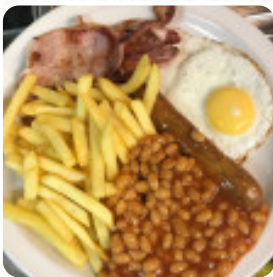

Oval Cafe And Snack Menu

<https://menulist.menu>
312 Kennington Park Rd, Lambeth, United Kingdom
(+44)2077354603

A complete menu of Oval Cafe And Snack from Lambeth covering all **22** courses and drinks can be found here on the card. For changing offers, please get in touch via phone or use the contact details provided on the website. What [AnselmColom](#) likes about Oval Cafe And Snack:

Came here for lunch at the cricket test match. Huge queue in the morning but tables available for lunch. Amazed cheap food for a fraction of the price of the Oval. Quick. Full menu. Friendly service. What more do you want?

Had a full English. Lovely [read more](#). The rooms in the restaurant are wheelchair accessible and can also be used with a wheelchair or physical limitations, Depending on the weather conditions, you can also sit outside and have something. What [gkw09](#) doesn't like about Oval Cafe And Snack:

£8.50 for a big brunch with cup of tea and four slices of toast not bad value. Good food, obviously not gourmet, but quite palatable, filling and generally very satisfying. Large range of meals for all times of the day. Typically quite busy, sharp service and located right next to Oval Tube. [read more](#). If you want to eat something tasty quickly, Oval Cafe And Snack from Lambeth offers **scrumptious sandwiches, healthy salads and other snacks**, as well as cold and hot beverages, here they serve a diverse brunch in the morning. In addition to simple snacks, sweet pieces and cakes, we also serve cold and hot drinks, Likewise, the visitors of the establishment prefer the extensive variety of various *coffee and tea specialities* that the establishment provides.