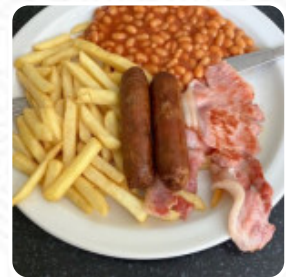

Oval Cafe And Snack Menu

<https://menulist.menu>
312 Kennington Park Rd, Lambeth, United Kingdom
(+44)2077354603

A complete menu of Oval Cafe And Snack from Lambeth covering all **22** courses and drinks can be found here on the card. For changing offers, please get in touch via phone or use the contact details provided on the website. What [AnselmColom](#) likes about Oval Cafe And Snack:

Came here for lunch at the cricket test match. Huge queue in the morning but tables available for lunch. Amazed cheap food for a fraction of the price of the Oval. Quick. Full menu. Friendly service. What more do you want?

Had a full English. Lovely [read more](#). The rooms in the restaurant are wheelchair accessible and can also be used with a wheelchair or physical limitations, Depending on the weather conditions, you can also sit outside and have something. What [gkw09](#) doesn't like about Oval Cafe And Snack:

£8.50 for a big brunch with cup of tea and four slices of toast not bad value. Good food, obviously not gourmet, but quite palatable, filling and generally very satisfying. Large range of meals for all times of the day. Typically quite busy, sharp service and located right next to Oval Tube. [read more](#). If you want to eat something tasty quickly, Oval Cafe And Snack from Lambeth offers **scrumptious sandwiches, healthy salads and other snacks**, as well as cold and hot beverages, here they serve a diverse brunch in the morning. In addition to simple snacks, sweet pieces and cakes, we also serve cold and hot drinks, Likewise, the visitors of the establishment prefer the extensive variety of various *coffee and tea specialities* that the establishment provides.