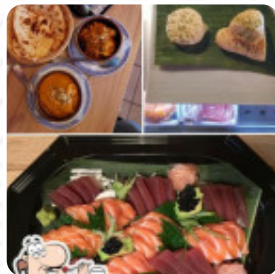

Emili Sushi Tandoori Menu

<https://menulist.menu>
Dendermondsesteenweg 8A, 9280 Lebbeke, Belgium
+32494052795 - <https://www.emeli.be/>

A comprehensive menu of Emili [Sushi](#) Tandoori from Lebbeke covering all **17** courses and drinks can be found here on the food list. For seasonal or weekly deals, please get in touch via phone or use the contact details provided on the website. What [User](#) likes about Emili [Sushi](#) Tandoori: Perfect! He made super good food by sympathetic man who helped us make a choice. The japanic curry with noodles and the maki with spicy tuna. fresh, tasteful, fresh green, perfect herbs. We're definitely coming back. [read more](#). The diner is accessible and can therefore also be used with a wheelchair or physical limitations. In the Emili [Sushi](#) Tandoori from [Lebbeke](#), using a lot of freshly harvested vegetables, fish and meat, *easy-to-digest, delicious Japanese meals* are prepared, on the menu there are also a lot of Asian dishes. Furthermore, they provide you **fine seafood dishes**, Furthermore, the visitors love the creative combination of different dishes with new and partially experimental products - a nice example of successful [Asian Fusion](#).