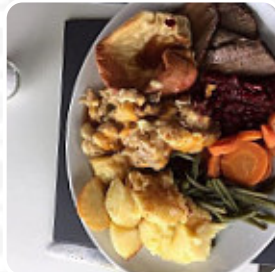

Here you can find the [menu](#) of Top Scoff in [North Warwickshire](#). At the moment, there are 10 dishes and drinks on the food list. You can inquire about **changing offers** via phone. What [User](#) likes about Top Scoff:

We just went for a sit down and a coffee after a visit to Kingsbury Country Park, but ended up having a bacon sandwich, and two of their home made desserts. Excellent quality and can highly recommend their roulades. We sat outside, and there were...a number of locals enjoying drinks in the sun, who were obviously regulars. They also do takeaway Sunday lunch at competitive prices, not sure if they will do eat-in when... [read more](#). When the weather is good you can also eat and drink outside, And into the accessible spaces also come guests with wheelchairs or physiological disabilities. What [User](#) doesn't like about Top Scoff:

I don't agree with the way that they have slated other business about food to try and sell there own considering that there is a very friendly and welcoming shop near by I feel that they are doing this is try and point there finger at the other shop close by who if we are honest was there before too scoff this is very off putting and does not make me want to visit or recommend you! [read more](#). For breakfast, you can enjoy a diverse brunch at Top Scoff, freely at your own will, Furthermore, the visitors of the establishment enjoy the comprehensive variety of the various coffee and tea specialities that the restaurant has available. If you'd like something after-dinner treat for dessert, Top Scoff does not disappoint with its good **selection of desserts**, Besides the yummy *sandwiches*, small salads and other snacks also make a good snack.