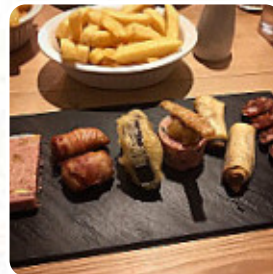

A complete [menu](#) of The Crown Inn from Suffolk Coastal covering all 16 dishes and drinks can be found here on the card. For seasonal or weekly deals, please get in touch via phone or use the contact details provided on the website. What [User](#) likes about The Crown Inn:

beautiful pub, large beer garden, parking, good choice of beer, friendly staff. only 4 stars as they ran out of cattleburgers and waiting for eating was quite long, but would definitely return [read more](#). A journey through Great Britain without getting on a plane is absolutely possible when it comes to culinary delights: The Crown Inn in Suffolk Coastal traditionally shines for instance with **Fish and Chips**, mashed potatoes or **roast with Yorkshire Pudding** and as dessert a *sweet Trifle*. You shouldn't miss the opportunity to try the delicate pizza, baked straight out of the oven in an original manner. You have the option to, after the meal (or during it), also relax at the bar with an alcoholic or non-alcoholic drink, the menu also includes tasty vegetarian menus.