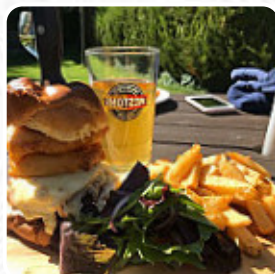

On this homepage, you can find the complete menu of The Rose Crown from Wiltshire. Currently, there are **37** menus and drinks available. For changing offers, please contact the owner of the restaurant directly. You can also contact them through their website. What [User](#) likes about The Rose Crown:

Love this pub, delicious food every time, we are regular visitors and I could eat the garlic mushroom starter all day long, and the fish chips are amazing ?. Thank you!! [read more](#). The diner is accessible and can therefore also be used with a wheelchair or physiological limitations, Depending on the weather conditions, you can also sit outside and have something. WLAN is available at no extra cost. The Rose Crown from Wiltshire is a snug café, where you can enjoy a snack or cake with a **hot coffee or a hot chocolate**, For a snack, the fine sandwiches, healthy salads and other snacks are suitable. It should not be forgotten that there is a comprehensive diversity of *coffee and tea specialties* in this restaurant, At the bar, you can relax with a freshly tapped beer or other alcoholic and non-alcoholic drinks.