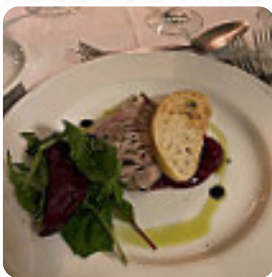

## ***Horsted Place Menu***

<https://menulist.menu>  
Little Horsted, Wealden, United Kingdom  
(+44)182575581 - <http://www.horstedplace.co.uk>

A **comprehensive [menu](#) of Horsted Place** from Wealden covering all **26** meals and drinks can be found here on the food list. For seasonal or weekly deals, please get in touch via phone or use the contact details provided on the website. What [User](#) likes about Horsted Place: great food, great service, excellent ambience. cocktails in the salon. fine eating in a beautiful restaurant, followed by coffee in the lounge. a wonderful country house experience. all rounds excellent [read more](#). The diner and its premises are wheelchair accessible and thus usable with a wheelchair or physiological disabilities, Depending on the weather, you can also sit outside and be served. What [User](#) doesn't like about Horsted Place: Location overcame everything else. Lovely place, food moderate, but it's about 10 miles away from Lewes. Very unimpressed when we arrived for our weekend and assumed we could walk there. [read more](#). The large diversity of coffee and tea specialties greatly enhances the value of a visit to Horsted Place, there are also *tasty [vegetarian dishes](#)* on the menu. You have the option to, after the meal (or during it), also relax at the bar with an alcoholic or non-alcoholic drink, For breakfast a hearty brunch is offered here.