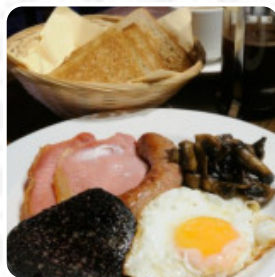

## *The Moors Inn Menu*

<https://menulist.menu>  
United Kingdom, Ryedale  
+447711249841 - <http://www.moorsinn.co.uk/dining.php>

Here you can find the menu of The Moors Inn in [Ryedale](#). At the moment, there are **20** meals and drinks on the menu. You can inquire about *changing offers* via phone. What [User](#) likes about The Moors Inn: a couple of evening meals booked here with a stay near gillamoore. both were excellent and up there among the best I ever had in a pub. the venison haunch was a quality cut and cooked to perfection. we ate in the bar area... that was very comfortable and cozy and dog friendly to boot; as they want to be a country pub. the animals were tasty and well kept and the atmosphere was swung with a mix of local and tourist. [read more](#). In nice weather you can even have something in the outdoor area, And into the accessible rooms also come clientele with wheelchairs or physical disabilities. WLAN is available without additional charges. If you want to a beer after work and sit with friends or alone, The Moors Inn from Ryedale is a good bar, In the morning they serve a **tasty breakfast** here. Look forward to the enjoyment of [tasty vegetarian dishes](#), Furthermore, the drinks list in this restaurant is impressive and offers a good and extensive selection of beers from the area and from worldwide, which are definitely worth a try.